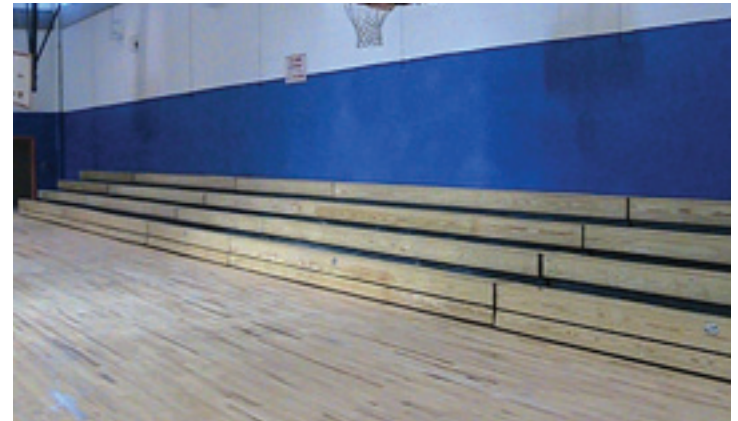

The finished bleachers are open and closed for inspection, and to verify proper operation. The Bleacherman maintains an extensive inventory of Southern Yellow Pine lumber, with a complete wood shop to manufacture any piece, of any length or shape, that may be needed up to 20 ft. in length.