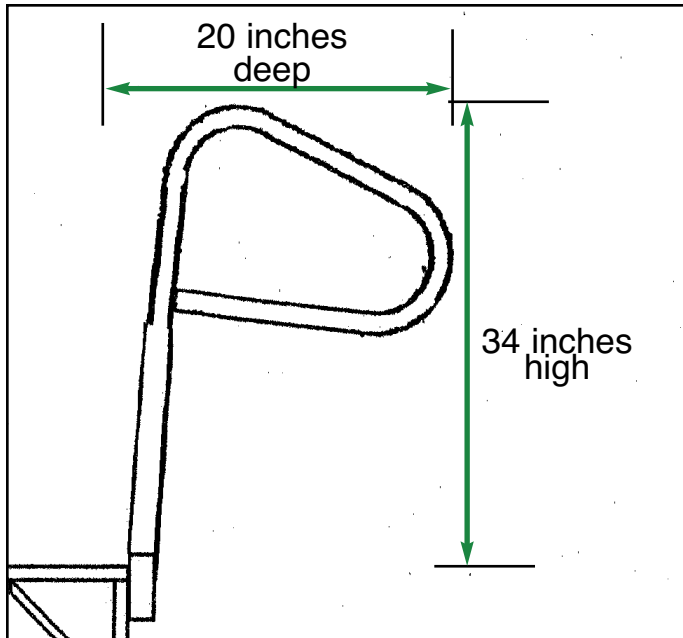

P-RAIL

BLEACHER AISLE HANDRAIL
FOR SAFETY AND CONVENIENCE

SELF-STORING

PEDESTAL BASE

POWDER COATED

*P-Rails are a
Bleacherman product,
manufactured with
pride in the U.S.A.*

P-RAIL BLEACHER AISLE HANDRAIL

Our permanently attached, self-storing P-Rails offer enhanced safety when entering or exiting telescopic bleacher seating. For quick and easy storage, just lift and turn 90 degrees.

- P-rails are located at the intermediate aisles
- Powder coated in a wide variety of colors
- Handrails are 34" high
- 1.5" OD high tensile strength steel
- Pedestal base, spring actuated, self-locking
- Certified test results provided upon request
- Can be permanently attached or removable

Set-up or storage is quick and easy, just lift and turn 90°.

Mounting bracket secures P-rail to bleacher steps.

Our proprietary P-rail design and mounting bracket were tested and certified by Innovative Test Solutions of Scotia, NY. on December 18, 2008. Structural integrity in various positions was tested and evaluated by applying a measured load in excess of 200 lbs.