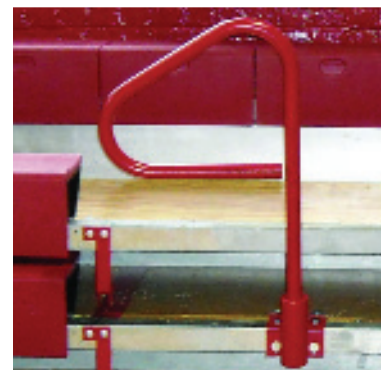

P-RAIL

BLEACHER AISLE HANDRAIL
FOR SAFETY AND CONVENIENCE

SELF-STORING

PEDESTAL BASE

POWDER COATED

*P-Rails are a
Bleacherman product,
manufactured with
pride in the U.S.A.*

P-RAIL BLEACHER AISLE HANDRAIL

Our permanently attached, self-storing P-Rails offer enhanced safety when entering or exiting telescopic bleacher seating. For quick and easy storage, just lift and turn 90 degrees.

- P-rails are located at the intermediate aisles
- Powder coated in a wide variety of colors
- Handrails are 34" high
- 1.5" OD high tensile strength steel
- Pedestal base, spring actuated, self-locking
- Certified test results provided upon request
- Can be permanently attached or removable

Set-up or storage is quick and easy, just lift and turn 90°.

Mounting bracket secures P-rail to bleacher steps.

Our proprietary P-rail design and mounting bracket were tested and certified by Innovative Test Solutions of Scotia, NY. on December 18, 2008. Structural integrity in various positions was tested and evaluated by applying a measured load in excess of 200 lbs.