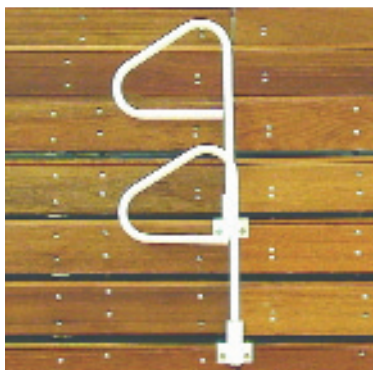

P-RAIL

BLEACHER AISLE HANDRAIL
FOR SAFETY AND CONVENIENCE

SELF-STORING

PEDESTAL BASE

POWDER COATED

*P-Rails are a
Bleacherman product,
manufactured with
pride in the U.S.A.*

P-RAIL BLEACHER AISLE HANDRAIL

Our permanently attached, self-storing P-Rails offer enhanced safety when entering or exiting telescopic bleacher seating. For quick and easy storage, just lift and turn 90 degrees.

- P-rails are located at the intermediate aisles
- Powder coated in a wide variety of colors
- Handrails are 34" high
- 1.5" OD high tensile strength steel
- Pedestal base, spring actuated, self-locking
- Certified test results provided upon request
- Can be permanently attached or removable

Set-up or storage is quick and easy, just lift and turn 90°.

Mounting bracket secures P-rail to bleacher steps.

Our proprietary P-rail design and mounting bracket were tested and certified by Innovative Test Solutions of Scotia, NY. on December 18, 2008. Structural integrity in various positions was tested and evaluated by applying a measured load in excess of 200 lbs.