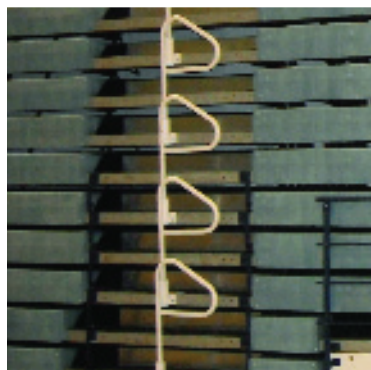

P-RAIL

BLEACHER AISLE HANDRAIL
FOR SAFETY AND CONVENIENCE

SELF-STORING

PEDESTAL BASE

POWDER COATED

*P-Rails are a
Bleacherman product,
manufactured with
pride in the U.S.A.*

P-RAIL BLEACHER AISLE HANDRAIL

Our permanently attached, self-storing P-Rails offer enhanced safety when entering or exiting telescopic bleacher seating. For quick and easy storage, just lift and turn 90 degrees.

- P-rails are located at the intermediate aisles
- Powder coated in a wide variety of colors
- Handrails are 34" high
- 1.5" OD high tensile strength steel
- Pedestal base, spring actuated, self-locking
- Certified test results provided upon request
- Can be permanently attached or removable

Set-up or storage is quick and easy, just lift and turn 90°.

Mounting bracket secures P-rail to bleacher steps.

Our proprietary P-rail design and mounting bracket were tested and certified by Innovative Test Solutions of Scotia, NY. on December 18, 2008. Structural integrity in various positions was tested and evaluated by applying a measured load in excess of 200 lbs.