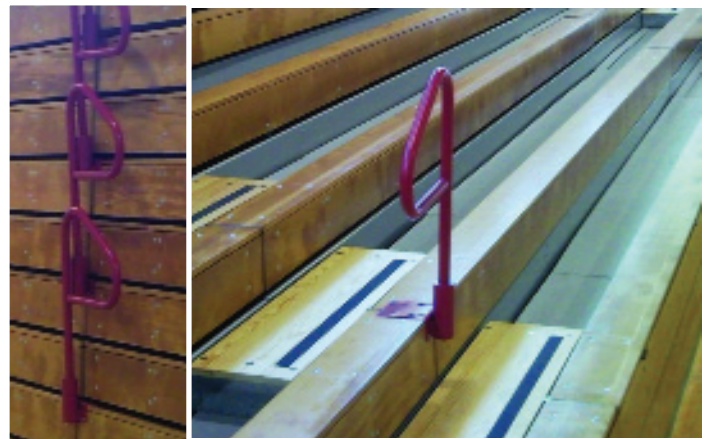

P-RAIL

BLEACHER AISLE HANDRAIL
FOR SAFETY AND CONVENIENCE

SELF-STORING

PEDESTAL BASE

POWDER COATED

*P-Rails are a
Bleacherman product,
manufactured with
pride in the U.S.A.*

P-RAIL BLEACHER AISLE HANDRAIL

Our permanently attached, self-storing P-Rails offer enhanced safety when entering or exiting telescopic bleacher seating. For quick and easy storage, just lift and turn 90 degrees.

- P-rails are located at the intermediate aisles
- Powder coated in a wide variety of colors
- Handrails are 34" high
- 1.5" OD high tensile strength steel
- Pedestal base, spring actuated, self-locking
- Certified test results provided upon request
- Can be permanently attached or removable

Set-up or storage is quick and easy, just lift and turn 90°.

Mounting bracket secures P-rail to bleacher steps.

Our proprietary P-rail design and mounting bracket were tested and certified by Innovative Test Solutions of Scotia, NY. on December 18, 2008. Structural integrity in various positions was tested and evaluated by applying a measured load in excess of 200 lbs.